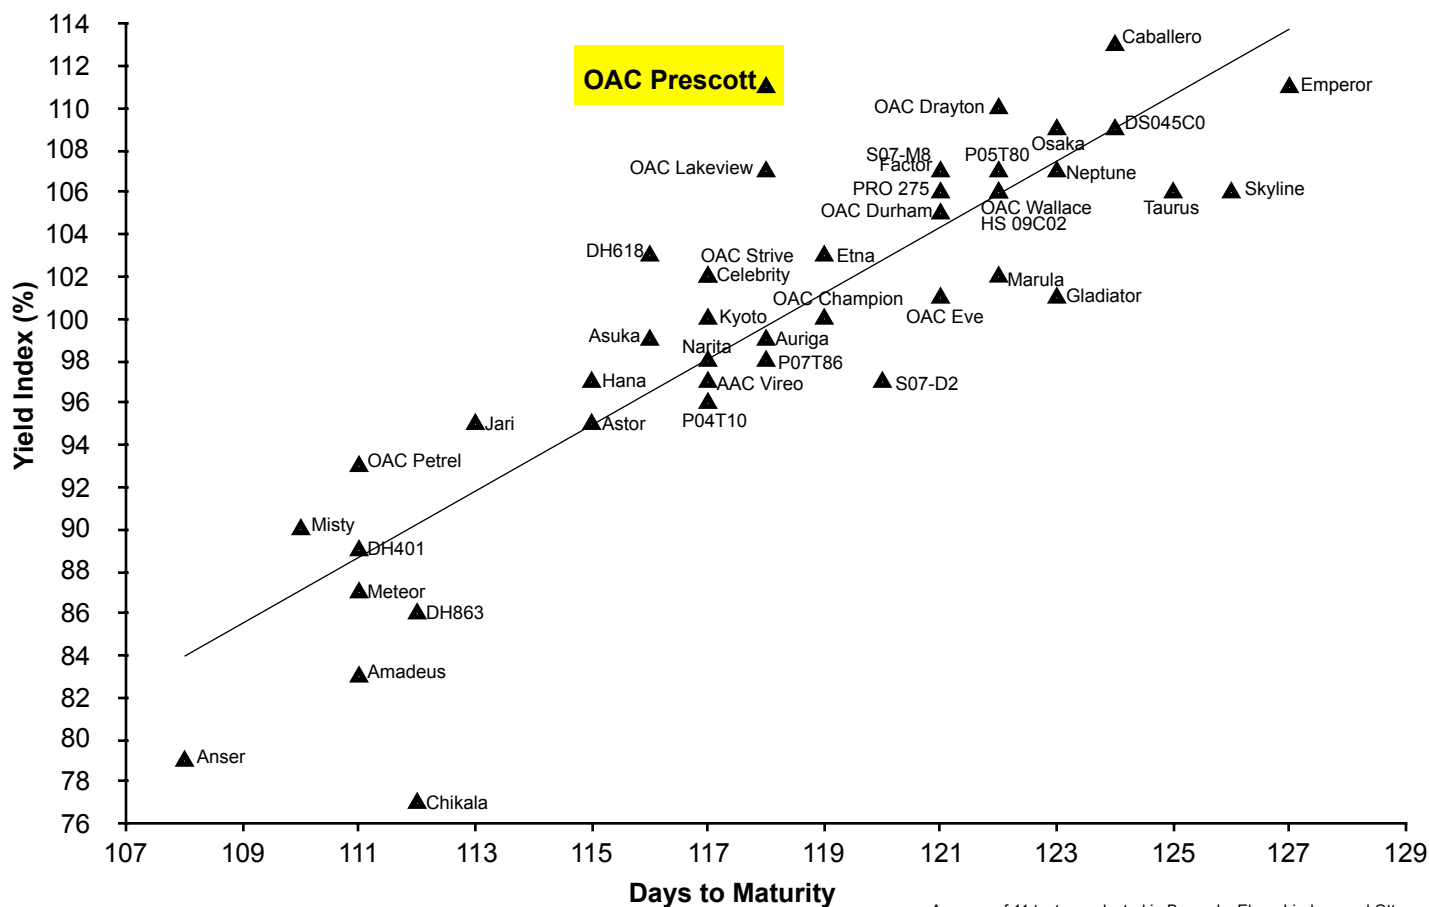

Technical Bulletin

Genes that fit *your* farm.

SeCan

Canada's Seed Partner

OAC Prescott

Conventional Soybean

2750 HU

0.7 RM

Comments

- Complementary variety to OAC Wallace with higher yields and protein levels
- Medium plant stature with intermediate bushiness
- Great choice for non-GMO market

Characteristics

Hilum colour	Gray
Plant height	Tall
Seed size*	Large
Standability	Good
SCN resistant	No
Phytophthora Root Rot field tolerance	Good

*Please check with your seed supplier for actual seed size.

Production

Row width	7"-30"
Soil type(s)	All
Tillage system	Conventional & no-till

Developed by the University of Guelph, Guelph ON

2016 Ontario Performance Trial Data

Ontario MG0 (2500-2800 HU) Areas, OSACC 3 Yr. Conventional Summary (2014-2016)

Average of 11 tests conducted in Brussels, Elora, Lindsay and Ottawa
For more information visit gosoy.ca

For more information, call 1-866-797-7874 or visit secan.com